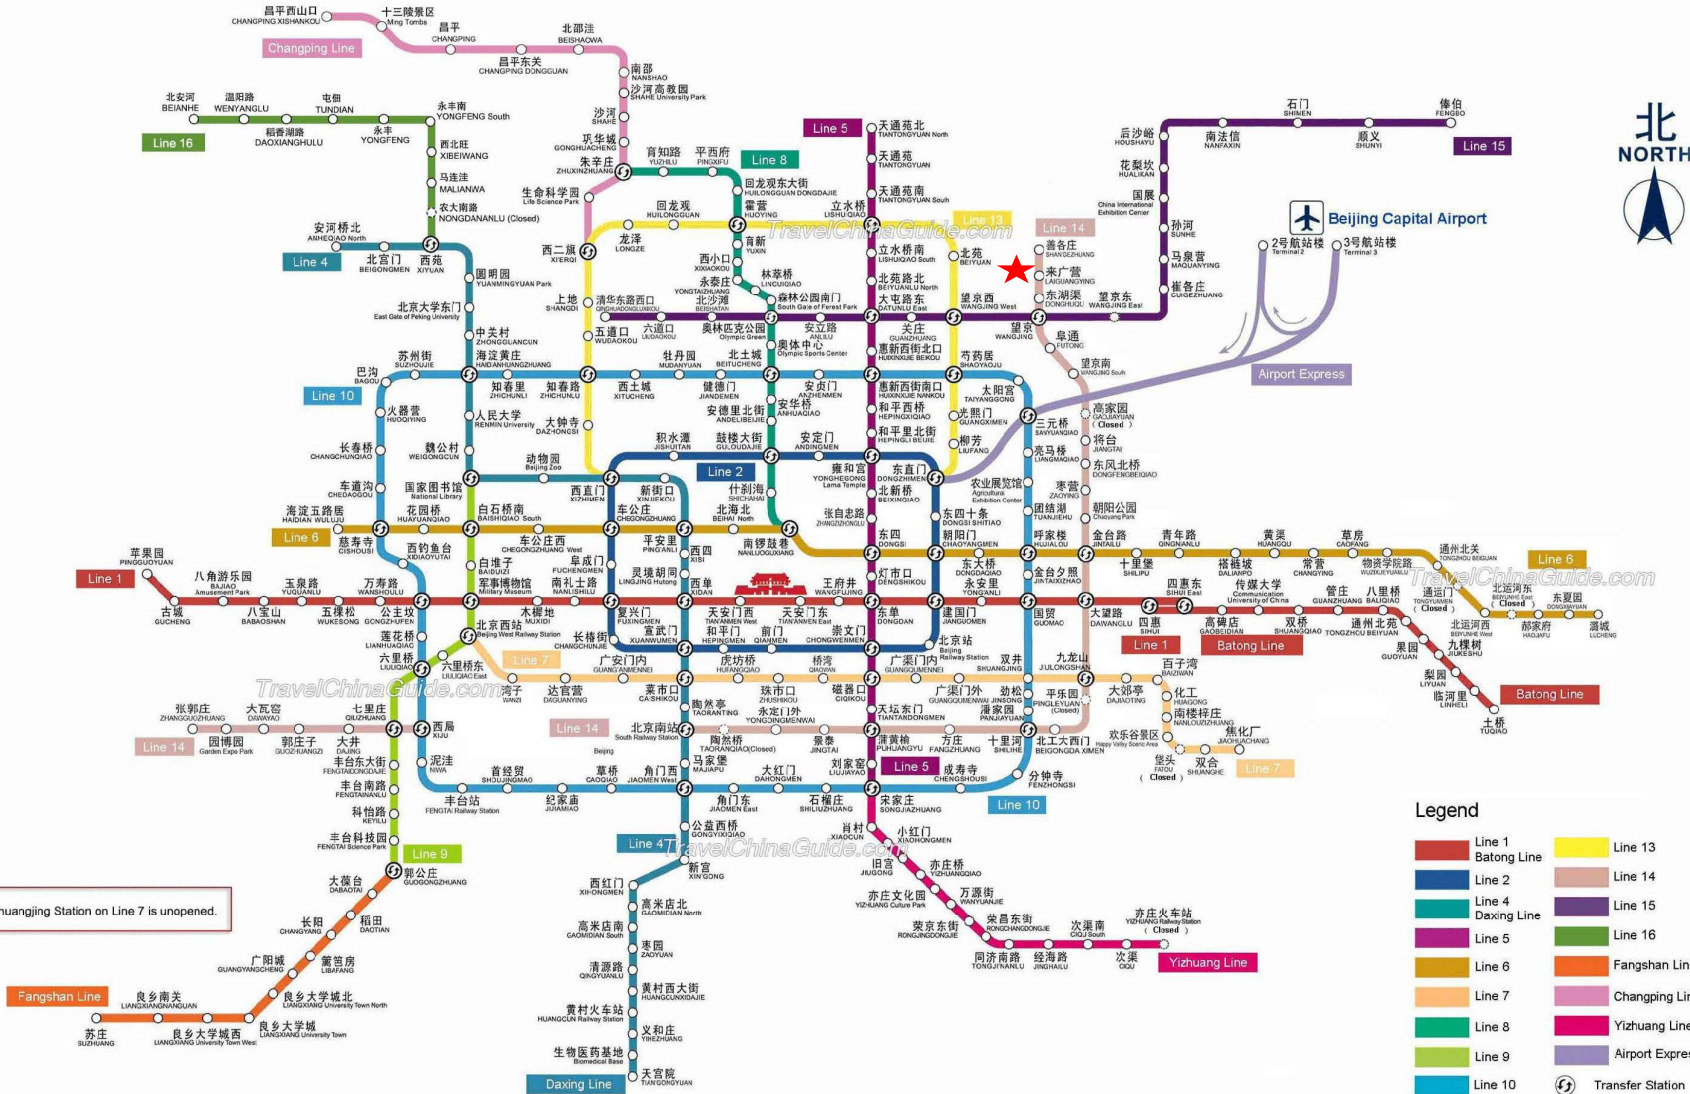

Office Address: 3F Tower C/Building No. 6, Ronsin Technology Center, No. 34 ChuangYuan Road, Chaoyang District, Beijing 100032 北京市朝阳区创远路34号融新科技中心6号楼/C座3层 邮编：100032
Tel: +8610-5816-5999

Beijing Subway Map (Click to Enlarge)

Note: Shuangjing Station on Line 7 is unopened.